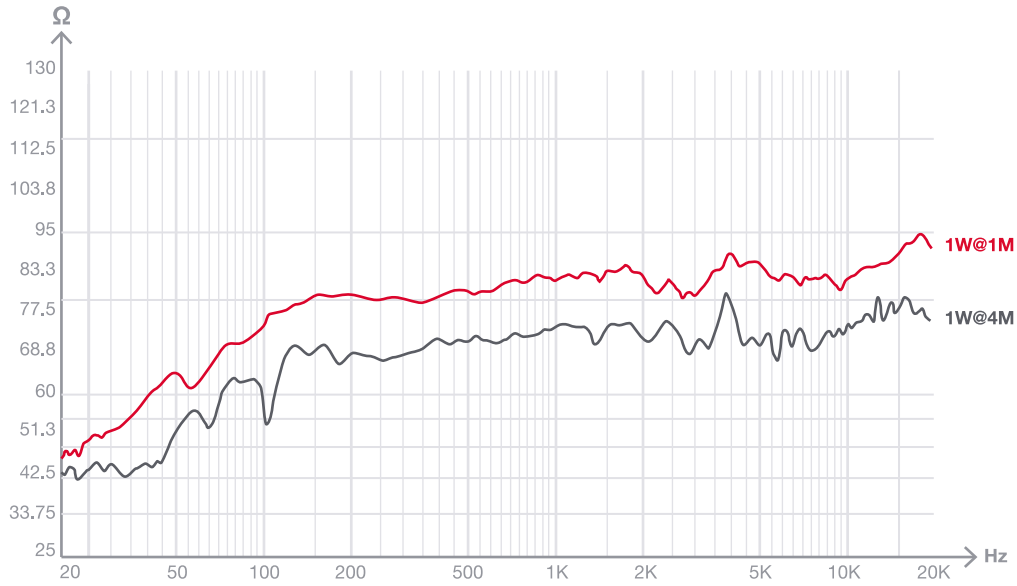

SPL vs Frequency

SPL vs Angle

+ Info
<https://fonestar.com/SONORA-5TN>