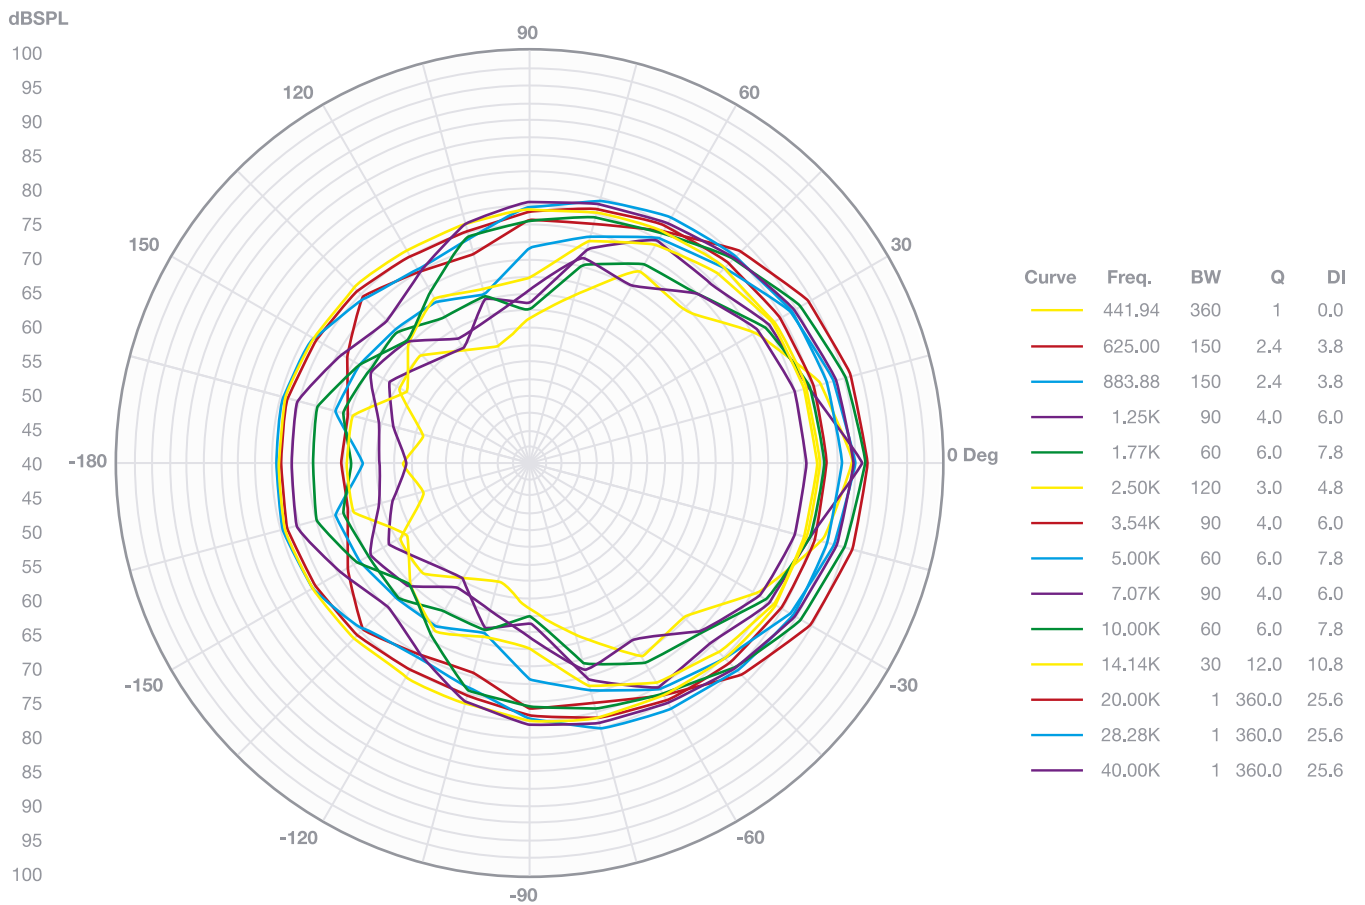

SPL vs Frequency

SPL vs Angle

+ Info
<https://fonestar.com/SONORA-5TN>